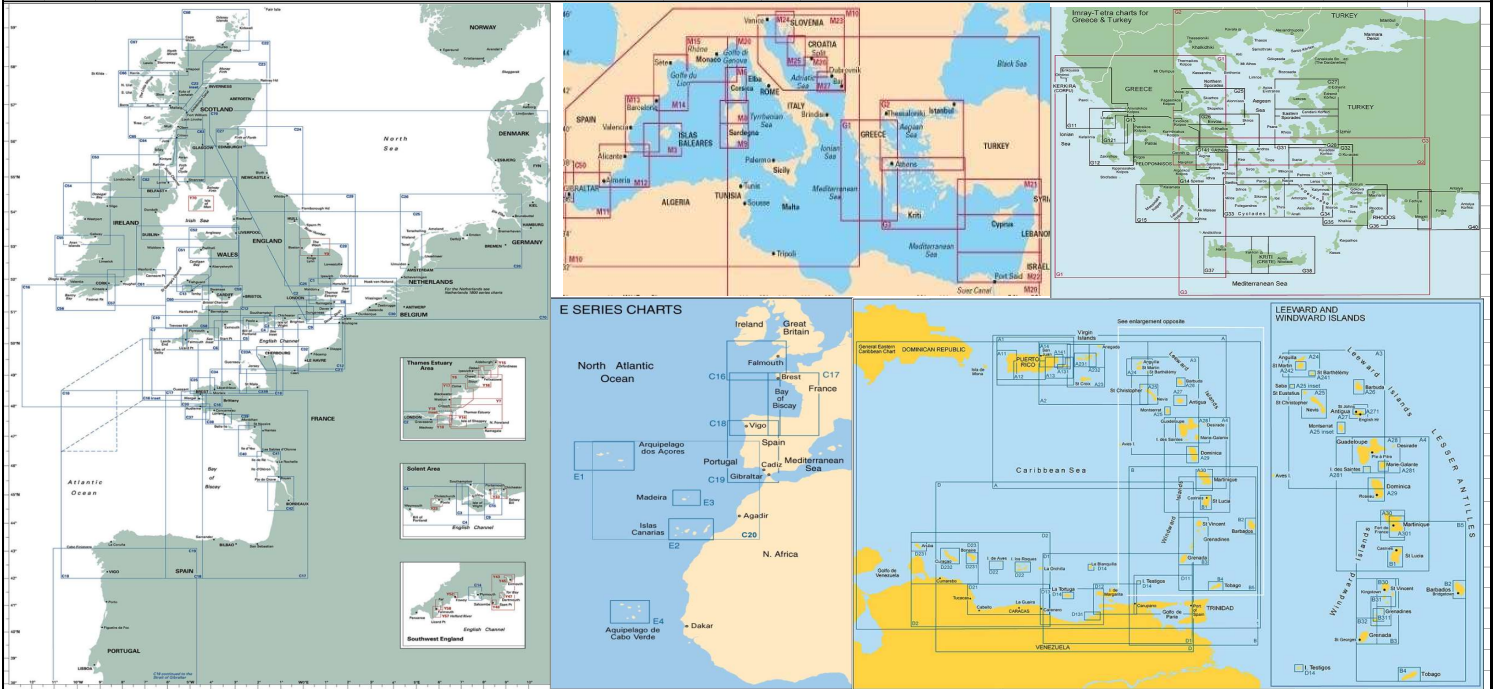

Imray papieren vaarkaarten

Aant.	Art.nr.	Product	Levertijd	Prijs	Aant.	Art.nr.	Product	Levertijd	Prijs
Imray A - Charts					Imray B - Charts				
3563	Imray 1	Eastern Caribbean General Chart	1 week	€ 35,50	3592	Imray B	Martinique to Trinidad	1 week	€ 35,50
3565	Imray A	Puerto Rico to Martinique	1 week	€ 35,50	3593	Imray B1	St Lucia	1 week	€ 35,50
3566	Imray A1	Puerto Rico	1 week	€ 35,50	3594	Imray B2	Barbados	1 week	€ 35,50
3567	Imray A11	Bahia de Guanica to Punta Borinquen	1 week	€ 35,50	3595	Imray B3	The Grenadines	1 week	€ 35,50
3568	Imray A12	Punta Figuras to Bahia de Guanica	1 week	€ 35,50	3596	Imray B30	St Vincent to Mustique	1 week	€ 35,50
3569	Imray A13	Cabo San Juan to Culebra Is and Punta Figuras	1 week	€ 35,50	3597	Imray B31	Bequia to Carriacou	1 week	€ 35,50
3570	Imray A131	Isla de Culebra & Isla de Vieques	1 week	€ 35,50	3598	Imray B311	Middle Grenadines	1 week	€ 35,50
3571	Imray A14	San Juan to Isla de Vieques & Isla de Culebra	1 week	€ 35,50	3599	Imray B32	Carriacou to Grenada	1 week	€ 35,50
3572	Imray A141	Cabo San Juan-Ensenada Honda, Isla de Vieques	1 week	€ 35,50	3600	Imray B4	Tobago	1 week	€ 35,50
3573	Imray A2	Puerto Rico to the Virgin and Leeward Islands	1 week	€ 35,50	3601	Imray B5	Martinique to Grenada, Tobago and Barbados	1 week	€ 35,50
3574	Imray A23	Virgin Islands and St Croix	1 week	€ 35,50	3602	Imray B6	Grenada to Tobago and Trinidad	1 week	€ 35,50
3575	Imray A231	St Thomas to Virgin Gorda	1 week	€ 35,50	Imray D - Charts				
3576	Imray A232	Tortola to Anegada	1 week	€ 44,60	3603	Imray D	Gulf of Paria to Curaçao	1 week	€ 35,50
3577	Imray A233	Virgin Islands (A231 and A232)	1 week	€ 35,50	3604	Imray D1	Port of Spain to Cabo Codera	1 week	€ 35,50
3578	Imray A234	Northeast Coast of St Croix	1 week	€ 35,50	3605	Imray D10	North Coast of Trinidad and Golfo de Paria	1 week	€ 35,50
3579	Imray A24	Anguilla, St Martin and St Barthélemy	1 week	€ 35,50	3606	Imray D11	Trinidad to Carupano	1 week	€ 35,50
3580	Imray A241	St Barthelemy	1 week	€ 35,50	3607	Imray D12	Carupano to Cumana and Isla de Margarita	1 week	€ 35,50
3581	Imray A242	St Martin	1 week	€ 35,50	3608	Imray D13	Isla de Margarita to Carenero	1 week	€ 35,50
3582	Imray A25	St Eustatius, Nevis, St Chr., Montserrat & Saba	1 week	€ 35,50	3609	Imray D131	Puerto Mochima to Bahia de Barcelona	1 week	€ 35,50
3583	Imray A26	Barbuda	1 week	€ 35,50	3610	Imray D14	Islas los Testigos, Isla La Tortuga, La Blanquilla	1 week	€ 35,50
3584	Imray A27	Antigua	1 week	€ 35,50	3611	Imray D2	Cabo Codera to Cabo San Roman	1 week	€ 35,50
3585	Imray A271	North Coast of Antigua	1 week	€ 35,50	3612	Imray D21	Carenero to Punta San Juan	1 week	€ 35,50
3586	Imray A28	Guadeloupe	1 week	€ 35,50	3613	Imray D22	Isla los Roques and Isla de Aves	1 week	€ 35,50
3587	Imray A281	Les Saintes & Marie - Galante	1 week	€ 35,50	3614	Imray D23	Punta Aguide to Cabo San Roman & ABC Islands	1 week	€ 35,50
3372	Imray A29	Dominica	1 week	€ 35,50	3615	Imray D231	Bonaire and Aruba	1 week	€ 35,50
3588	Imray A3	Anguilla to Dominica	1 week	€ 35,50	3616	Imray D232	Curaçao	1 week	€ 35,50
3589	Imray A30	Martinique	1 week	€ 35,50					
3590	Imray A301	Pointe du Diamant to Havre de la Trinité	1 week	€ 35,50					
3591	Imray A4	Guadeloupe to St Lucia	1 week	€ 35,50					